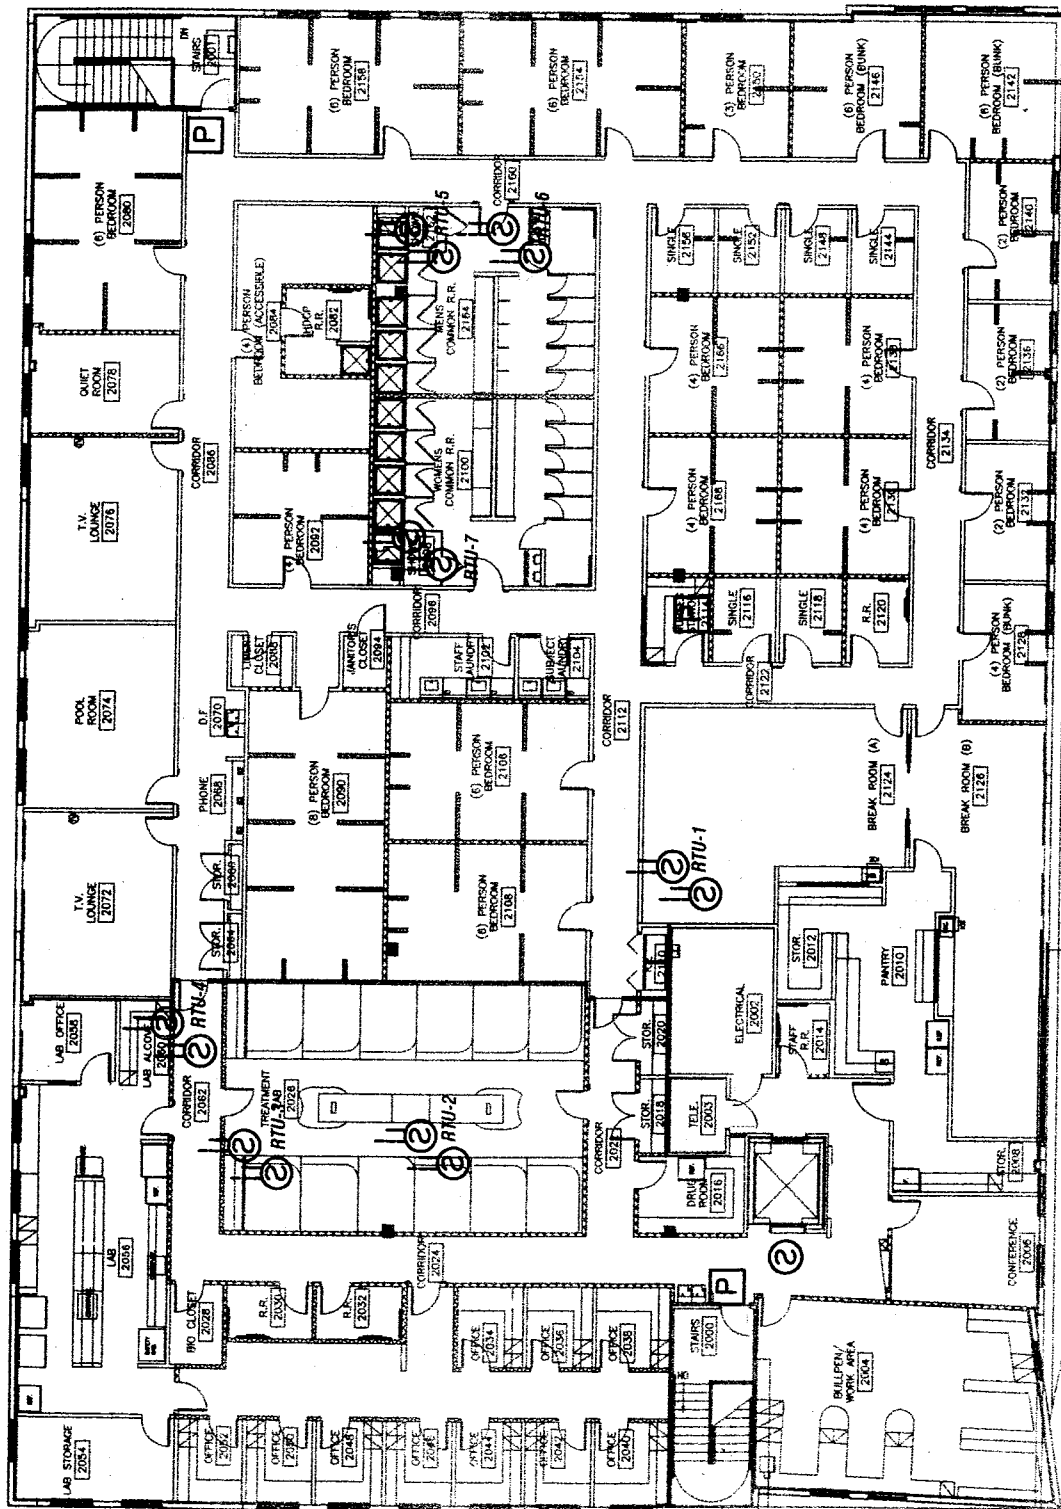

OCRC
5505 S. ORANGE AVE.
EDGEWOOD, FL

SYMBOL	DESCRIPTION
FCP	FIRE ALARM CONTROL PANEL (FCP)
FSA	FIRE ALARM SYSTEM ANNUN. (FSA)
P	MANUAL STATION
⊙	PHOTOELECTRIC SMOKE DETECTOR
⊙	HEAT DETECTOR
⊙	SPRINKLER WATER FLOW SWITCH
⊙	SPRINKLER TAMPER SWITCH
⊙	DUCT DETECTOR

FIRE ALARM ZONE MAP - SECOND FLOOR
Scale: N.T.S.